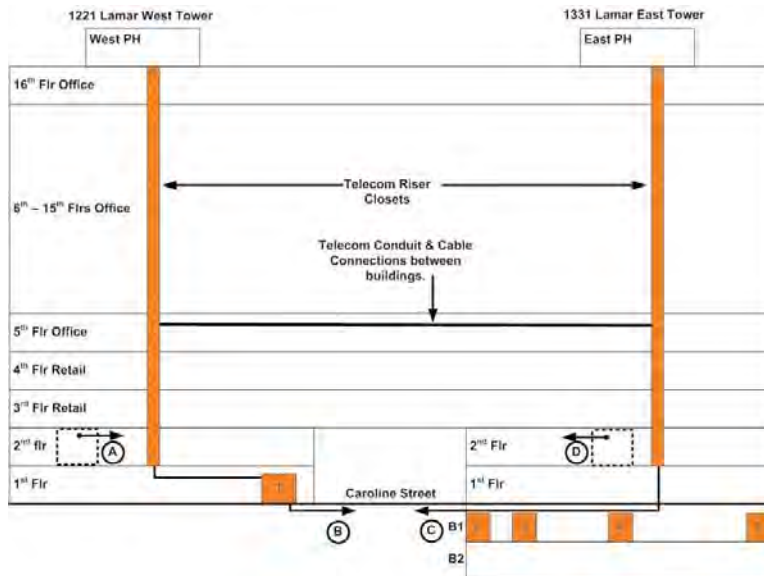

THE CRESCENT ADVANTAGE.

4 HOUSTON CENTER PREMIER OFFICE SPACE WITH A TELECOMMUNICATIONS ADVANTAGE

TELECOMMUNICATIONS AMENITIES

In-building:

- Voice And High-speed Data
- High Speed Internet
- Captivate Network
- Cable Television Services
- Multiple Fiber Providers
- Complete Telecom Diversity
- Fiber Based Services
- Shared Tenant Services
- Choice Of 10 Telecom Providers
- Multiple Points Of Entry
- Main Telecom Room
- Dual Telecom Riser Closets On Each Floor

- Telecom Riser Spaces Stacked Vertically
- Controlled & Secured Telecom Space
- Plenty Of Vertical Riser Space

Rooftop:

- Coverage Area 180 Degrees
- Plenty Of Rooftop Space
- Antenna & Satellite Dish Space
- Easy Access To Roof & Riser Space

Power Services:

- Ample Electrical Supply

TELECOM PROVIDERS:

AboveNet	877-462-2683
AT&T	800-750-2355
Cogent	877-875-4432
Cypress	713-403-4400
Inner Wireless	972-479-9898
Logix	713-862-2000
Qwest	800-603-6000
tw telecom	713-341-4000
Verizon	877-297-7816

CABLE TELEVISION PROVIDERS:

Phonoscope	713-272-4600

This Does Not Represent An Endorsement of These Companies or Their Products by Crescent and May Change Without Notice.

TELECOM EQUIPMENT SPACE

1. Main Telecom Room: AT&T (Copper & Fiber Cables)
2. AboveNet Equipment Room (Fiber Cable)
3. 3 & 4. Verizon Equipment Rooms (Fiber Cable)
5. Cogent Equipment Room (Fiber Cable)

Note: Cypress equipment space in other Houston Center buildings.

TELECOM ENTRANCE CONDUITS

- (A) Northwest Conduit Entrance Skybridge to One Houston Center.
- (B) East Conduit Entrance to Caroline.
- (C) West Conduit Entrance to Caroline.
- (D) Northeast Conduit Entrance Skybridge to Chevron Tower.