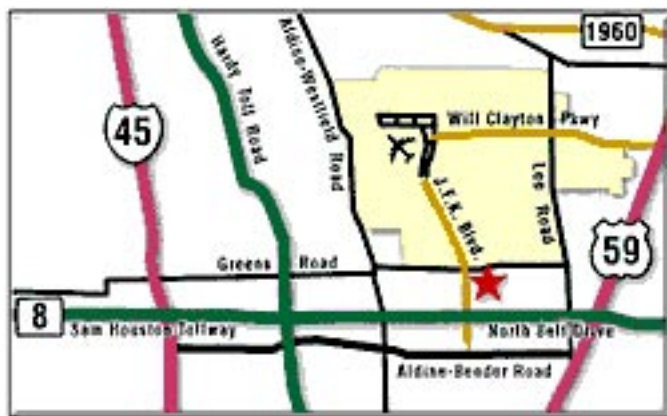

Directions to Ampco Express Hobby:

From 45 North heading South, take the Monroe Road exit. The Ampco Express parking facility is on the left (east) side of Monroe just before Airport Boulevard. Watch for the Ampco Express sign on the left.

From 45 South heading North, take the Airport Boulevard exit, west. Continue West and make a right at the Ramada Inn (on the corner of Monroe Rd. & Airport Blvd), north. The Ampco Express parking facility is on the right, (east) side of Monroe just before Best Western Hotel. Watch for the Ampco Express sign on the Right.

Directions to Ampco Express Bush:

From I-45, take the airport exit to North Belt (east) to the Bush Intercontinental Airport exit (JFK Boulevard), north. The Ampco Express parking facility is on the right (east) side just past the Sheraton Hotel. Watch for the Ampco Express sign.

From US 59, take the airport exit to North Belt (west) to the Bush Intercontinental Airport exit (JFK Boulevard), north. The Ampco Express parking facility is on the right (east) side just past the Sheraton Hotel. Watch for the Ampco Express sign.